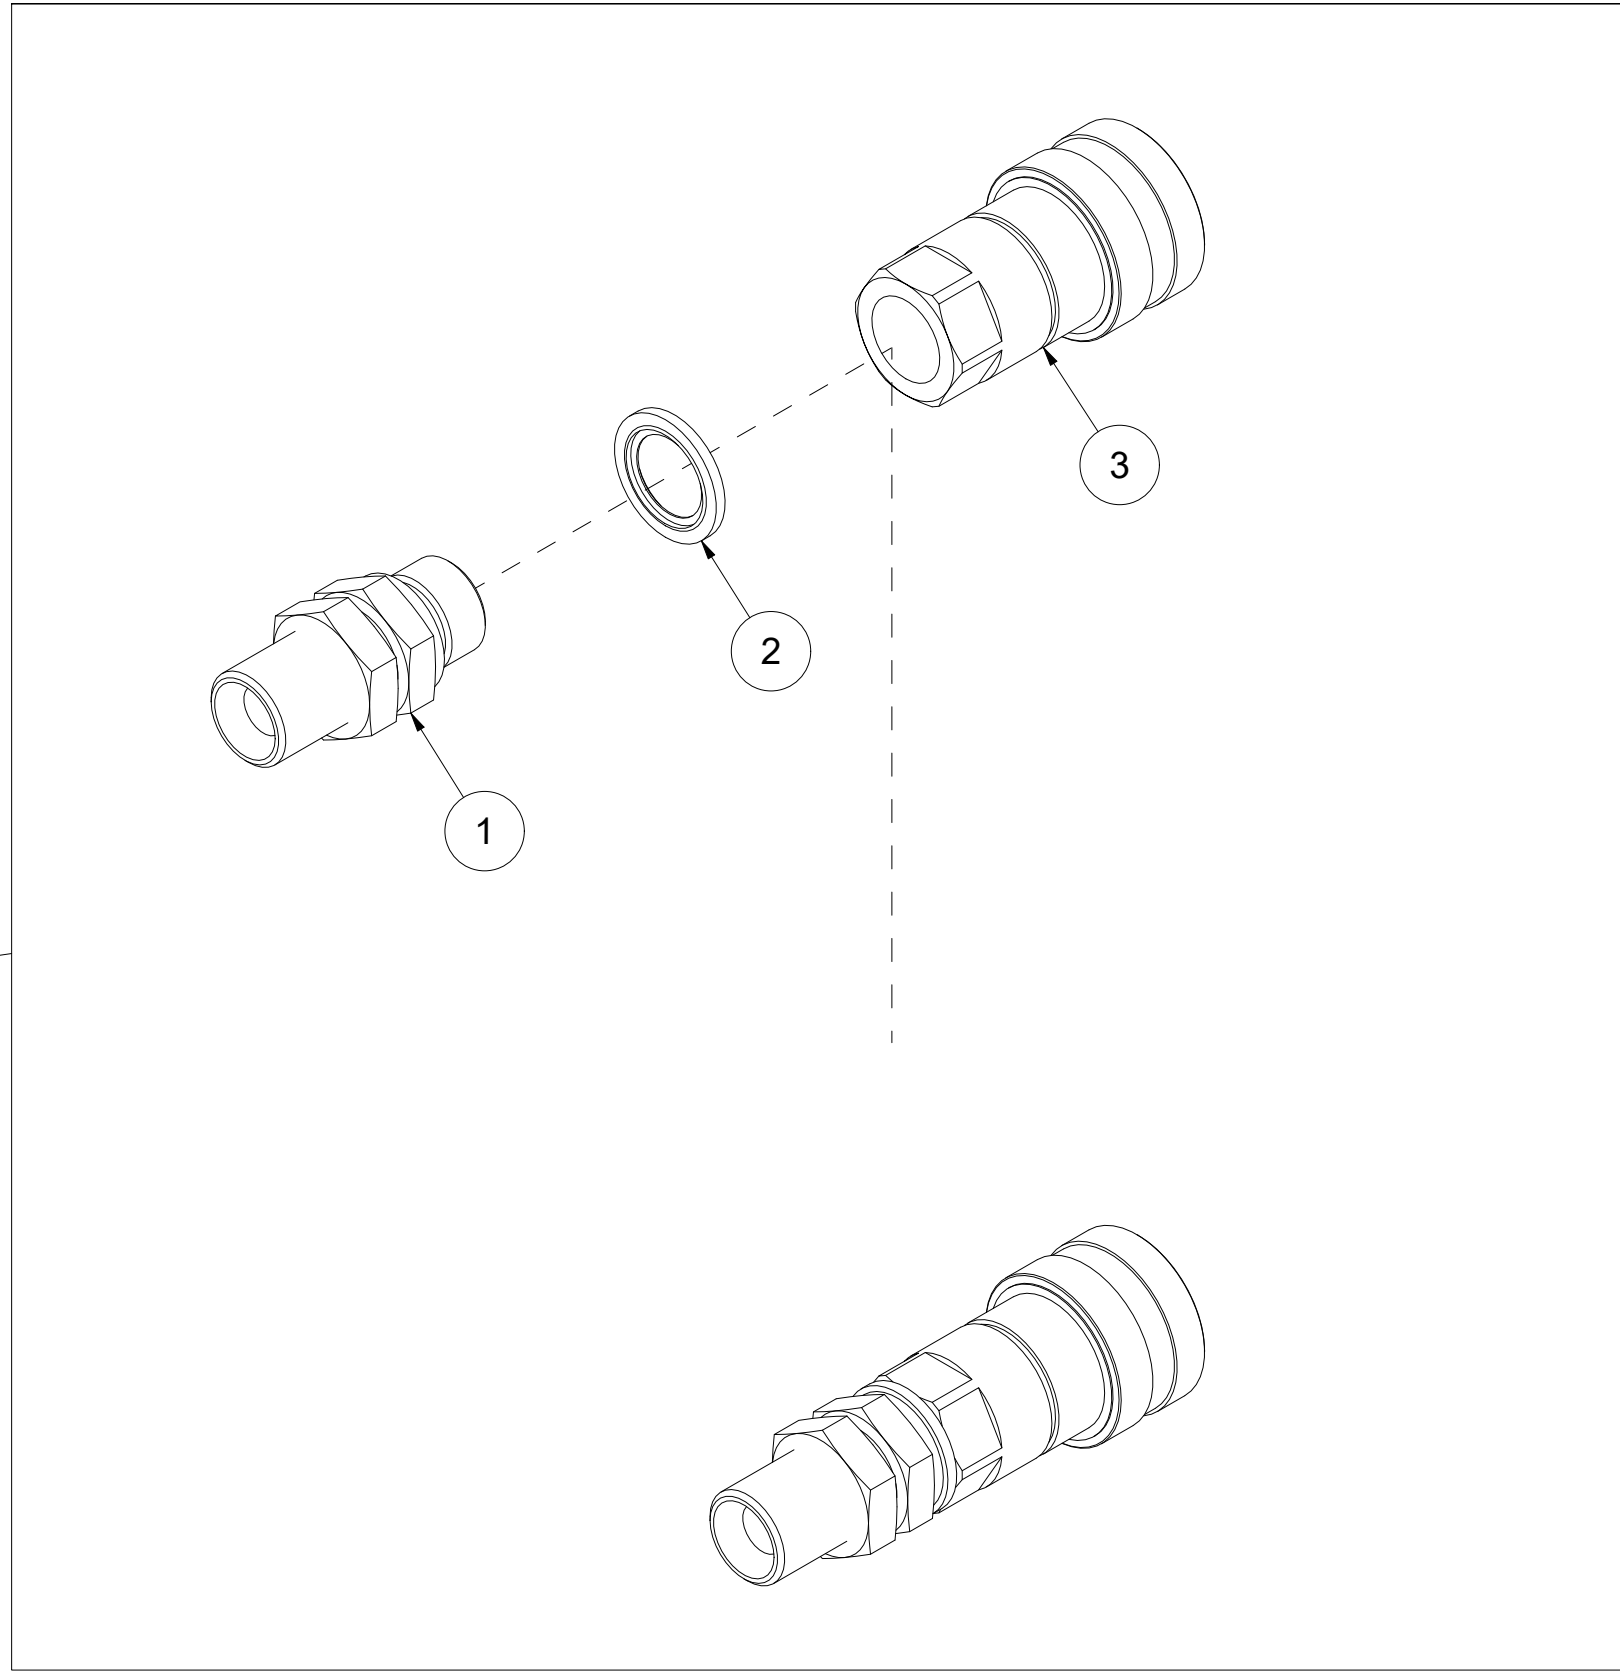

011 Outlet for log rack VM320

Pos	Qty	Article no	Designation
1	2	2957804	Bulkhead bushing 1/2" BSP
2	2	2957861	Hydraulic gasket 1/2"
3	2	2957858	Quick coupling 1/2" female