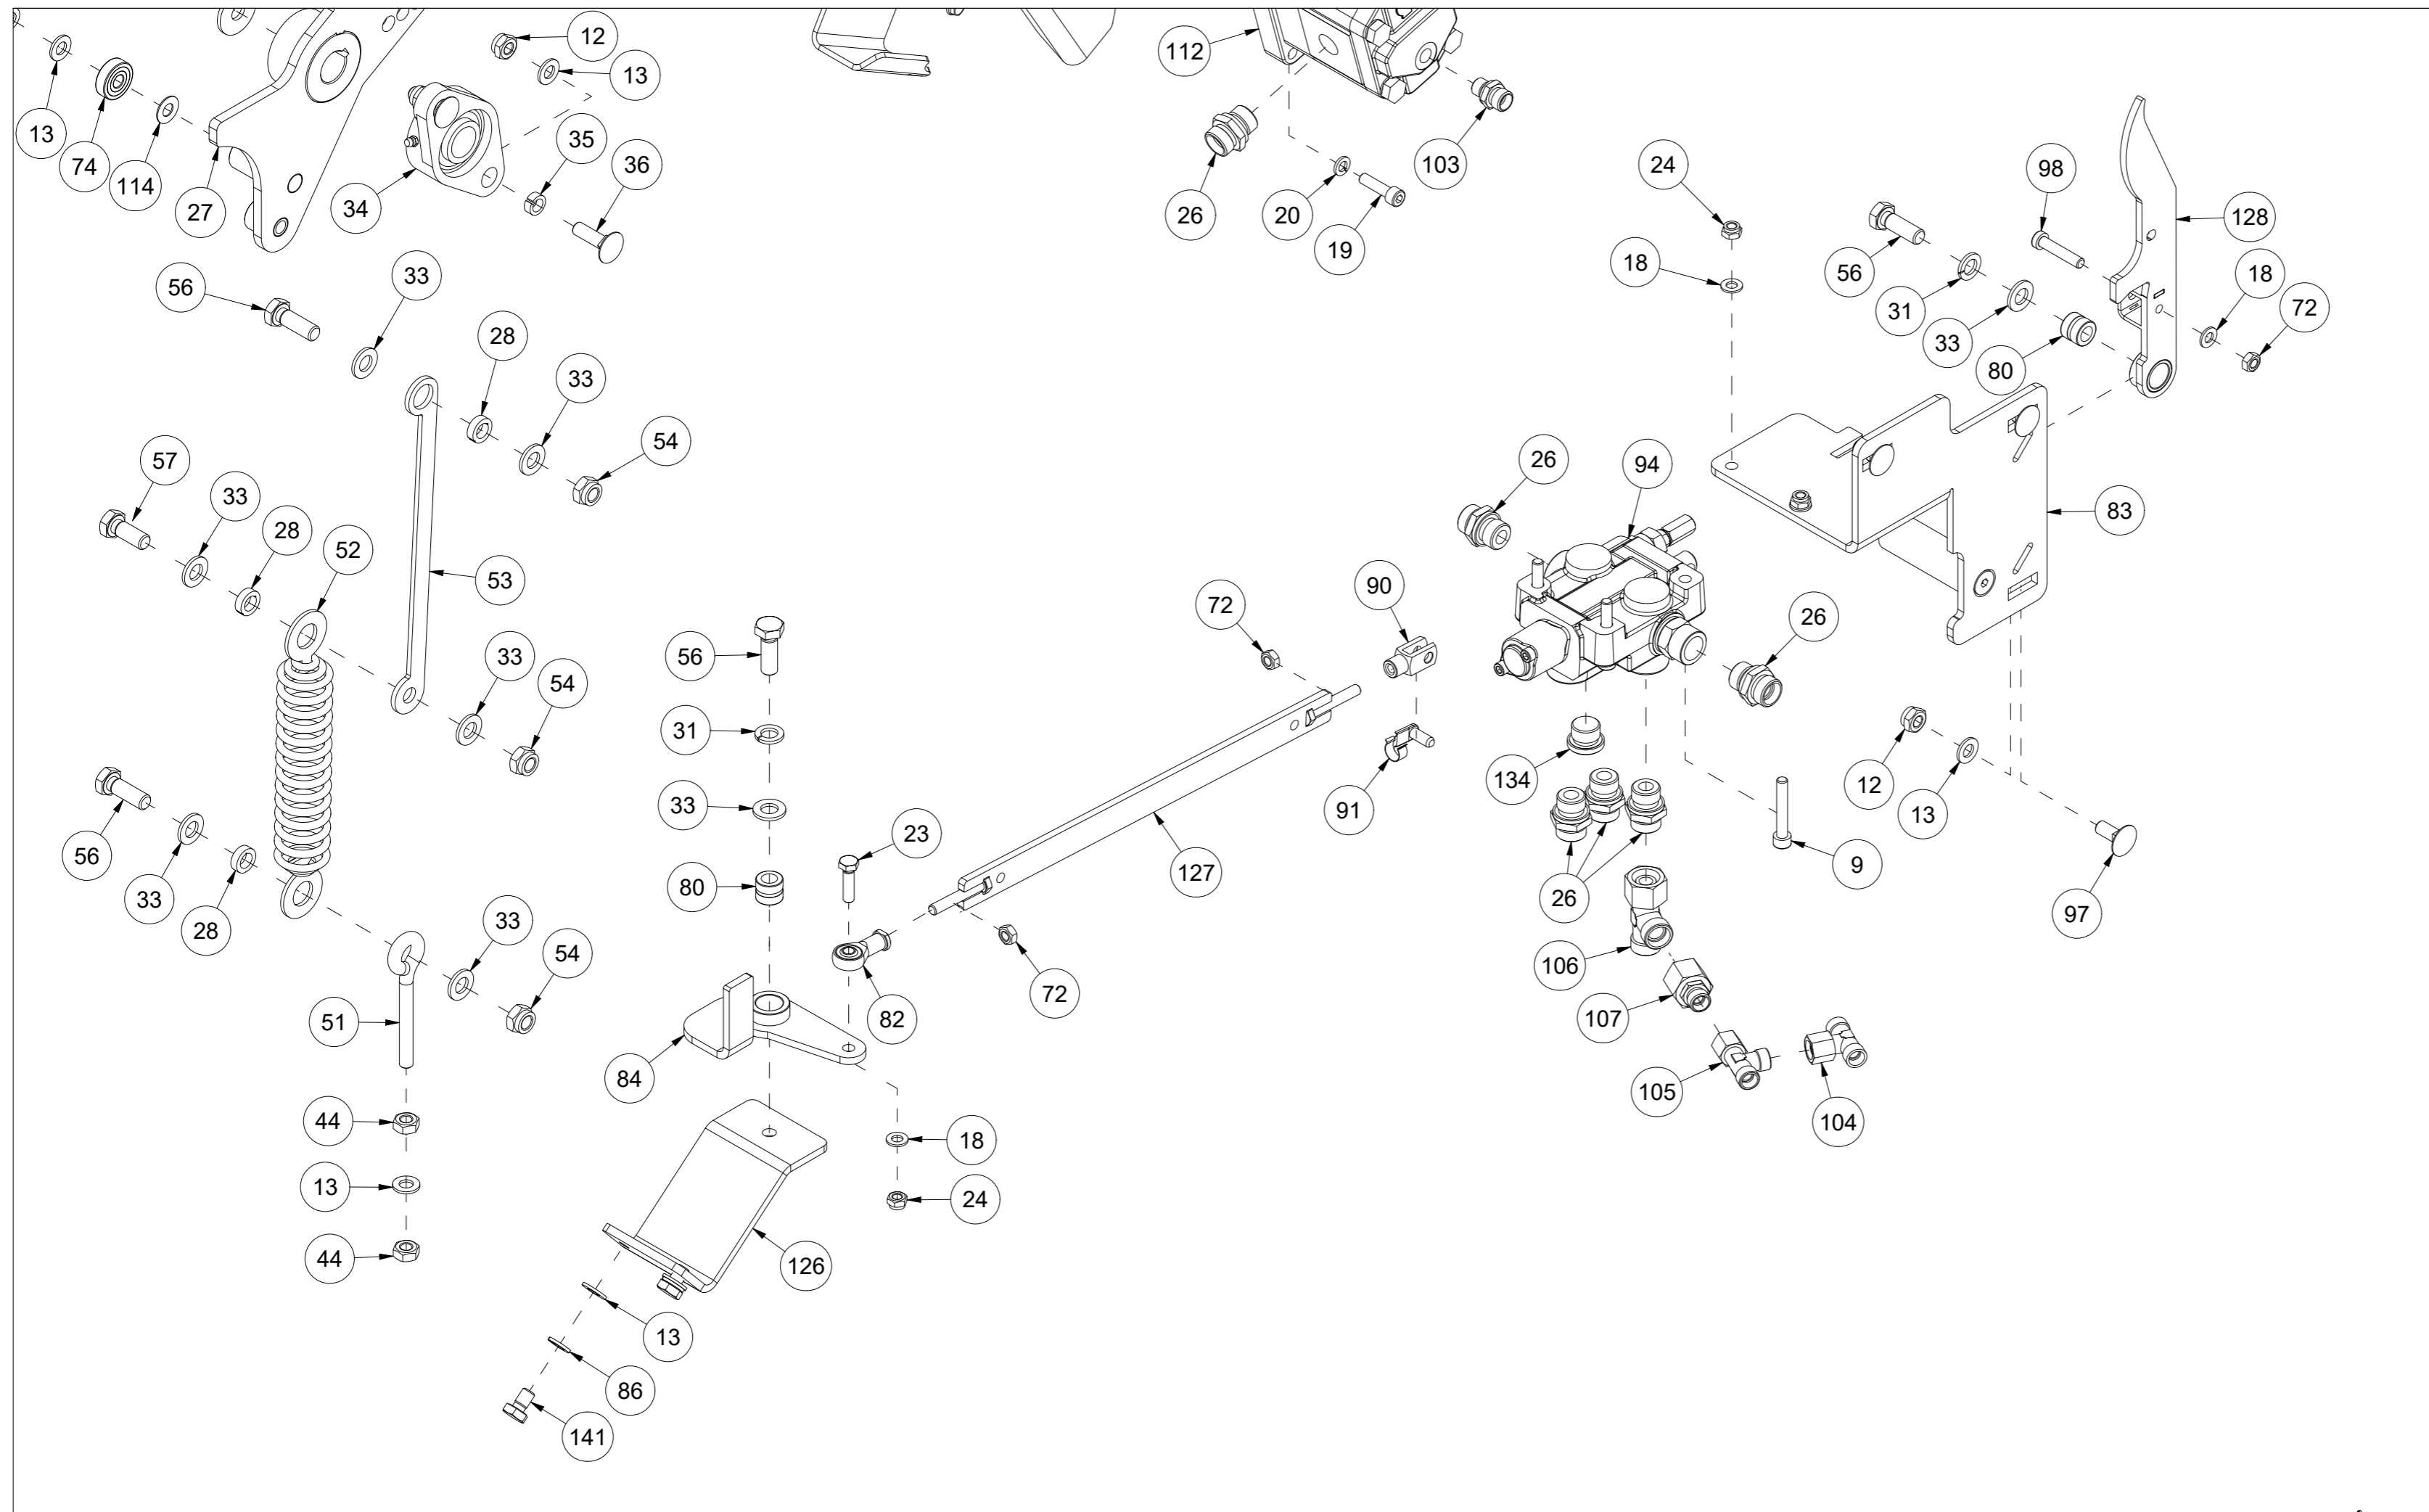

Pos	Qty	Article no	Designation	Pos	Qty	Article no	Designation	Pos	Qty	Article no	Designation
1	1	41311033	Saw shaft movement	57	1	2422348	Hexagon screw M12x30 EIZn 8.8 DIN 933	113	1	2115131	Cotter 8x7 L36 St DIN 6885A
2	1	41311015	Fixing block sword	58	1	41321033	Bracket	114	4	41321104	Washer Ø10.4/21.7x1
3	1	41311024	Sword bracket	59	1	41321007	Shaft operation handle	115	1	2957500	Pipe coupling T-piece BSP 1/4"ext.
4	1	41311025	Log stopper sliding plate	60	1	41321032	Shaft operation handle	116	2	2955330	Non-return valve ¼"
5	1	41311156	Saw chain drive wheel	61	1	2422360	Hexagon screw M12x65 EIZn 8.8 DIN 931	117	1	2957815	Flash fittings 6mm 1/4" 90gr
6	1	41121036	Clamp plate	62	2	41301090	Sliding bearing	118	1	2957818	Flash fittings 8mm 1/4" straight
7	1	41301095	Wedge	63	1	2478407	Grease nipple, Straight M8	119	1	2233008	O-ring 8,00x2,00 NBR 70
8	2	2425307	Hexagon screw M10x50 EIZn 8.8 DIN 933	64	1	2245066	Plastic handle	120	2	2482615	Hexagon nut, low M20x1,5 EIZn DIN 936
9	4	2477256	Unbrako cylinder screw M8x50 EIZn DIN 912	65	1	2477366	Unbrako cylinder screw M12x110 EIZn DIN 912	121	1	2935147	Adhesive label Operation VM320
10	2	41201205	Plate 13,5x20 Ø8,25	66	1	31181062	Bushing	122	1	41321107	Arm
11	1	41201206	Tensioning tap	67	4	2344331	Locking screw M10x30 EIZn 8.8 DIN 603	123	1	41321108	Strut
12	23	2483610	Locking nut M10 EIZn DIN 985	68	1	41321078	Operation handle	124	1	41321109	Arm
13	36	2531060	Washer M10 EIZn DIN 125	69	1	41321037	Operation cover	125	1	41321110	Strut
14	1	41301003	Middle drive wheel	70	1	41321095	Washer Ø25,5/60x6	126	1	41321105	Bracket
15	1	41301001	Inner drive wheel	71	1	2115128	Cotter 8x7 L28 St DIN 6885A	127	1	41321106	Strut
16	1	41301002	Outer drive wheel	72	7	2481609	Hexagon nut M8 EIZn DIN 934	128	1	41321112	Arm
17	1	2957814	Flash fittings 6mm 1/8" 90gr	73	1	2422252	Hexagon screw M8x40 EIZn 8.8 DIN 931	129	1	2473359	Threaded pin M12x60 EIZn DIN 916
18	25	2531047	Washer M8 EIZn DIN 125	74	3	2951126	Ball bearing 6200 2RS 10x30x9 DIN 625	130	2	2422352	Hexagon screw M12x40 EIZn 8.8 DIN 933
19	4	2477248	Unbrako cylinder screw M8x30 EIZn DIN 912	75	1	23311032	Plastic lining Ø39/48x15	131	2	2915131	Fork head M10
20	16	2534047	Spring washer M8 EIZn DIN 127	76	1	41321092	Arm	132	2	2915151	Fork head bolt M10
21	7	2534039	Spring washer M6 EIZn DIN 127	77	1	41321090	Arm	133	4	2481611	Hexagon nut M12 EIZn DIN 934
22	6	2477200	Unbrako cylinder screw M6x16 EIZn DIN 912	78	1	41321009	Strut	134	3	2957411	Plug 1/2 w/Packing
23	8	2422248	Hexagon screw M8x30 EIZn 8.8 DIN 933	79	4	2915142	Joint head M12	135	1	41321129	Suction hose lubricating oil pump Ø8 L450
24	11	2483609	Locking nut M8 EIZn DIN 985	80	4	41301089	Sliding bearing	136	1	41321130	Pressure hose lubricating oil pump Ø6 L600
25	2	2451196	Hexagon screw with flange M6x10 EIZn 8.8 DIN 6921	81	1	41321030	Bracket	137	1	41321139	Sleeve
26	10	2957768	Hexagon nipple GEK BSP 1/2" L15 ED	82	1	2915140	Joint head M8	138	4	2422244	Hexagon screw M8x20 EIZn 8.8 DIN 933
27	1	41321011	Arm	83	1	41321043	Bracket	139	4	2533051	Body washer Ø8,4/20x2 EIZn
28	3	41311076	Washer Ø12,2/20x6	84	1	41321015	Arm	140	2	2422246	Hexagon screw M8x25 EIZn 8.8 DIN 933
29	1	2473239	Threaded pin M8x16 St DIN 916	85	1	2477290	Unbrako cylinder screw M10x16 EIZn DIN 912	141	2	2422290	Hexagon screw M10x16 EIZn 8.8 DIN 933
30	1	2533090	Body washer M12 EIZn DIN 9021	86	5	2534060	Spring washer M10 EIZn DIN 127	142	1	2233018	O-ring 17,13x2,62 NBR 70
31	7	2534069	Spring washer M12 EIZn DIN 127	87	2	2533065	Body washer ø11/35x3				
32	1	2422346	Hexagon screw M12x25 EIZn 8.8 DIN 933	88	1	2422299	Hexagon screw M10x30 EIZn 8.8 DIN 933				
33	16	2531069	Washer M12 EIZn DIN 125	89	2	41321098	Bracket				
34	4	2954169	Flange bearing UCFL 205 25mm	90	1	2915130	Fork head M8				
35	8	41111067	Bushing	91	1	2915150	Bolt to fork head M8				
36	4	2344332	Lock screw M10x35 EIZn 8.8 DIN 603	92	1	41321103	Bracket				
37	1	41311034	Sword holder bracket	93	1	2955232	Valve for splitters VM320				
38	7	2422297	Hexagon screw M10x25 EIZn 8.8 DIN 933	94	1	2955233	Saw adjustment valve VM320				
39	1	41201132	Cylinder	95	1	41311085	2,5 l Plastic container				
40	1	41201127	Piston	96	7	2422240	Hexagon screw M8x16 EIZn 8.8 DIN 933				
41	1	2912068	Pressure spring Dt1,0 Di9,0 L45 St	97	5	2344330	Lock screw M10x25 EIZn 8.8 DIN 603				
42	1	41201190	Eccentric sleeve	98	1	2478252	Unbrako cylinder screw, low head M8x40 St 12.9 DIN 7984				
43	4	2422301	Hexagon screw M10x35 EIZn 8.8 DIN 933	99	5	2477250	Unbrako cylinder screw M8x35 EIZn DIN 912				
44	6	2481610	Hexagon nut M10 EIZn DIN 934	100	1	41311002	Saw chain oil				
45	1	41311084	Chain oil tank holder	101	1	41201374	Tension spring Dt2,0 Dy15 L70 St Rød