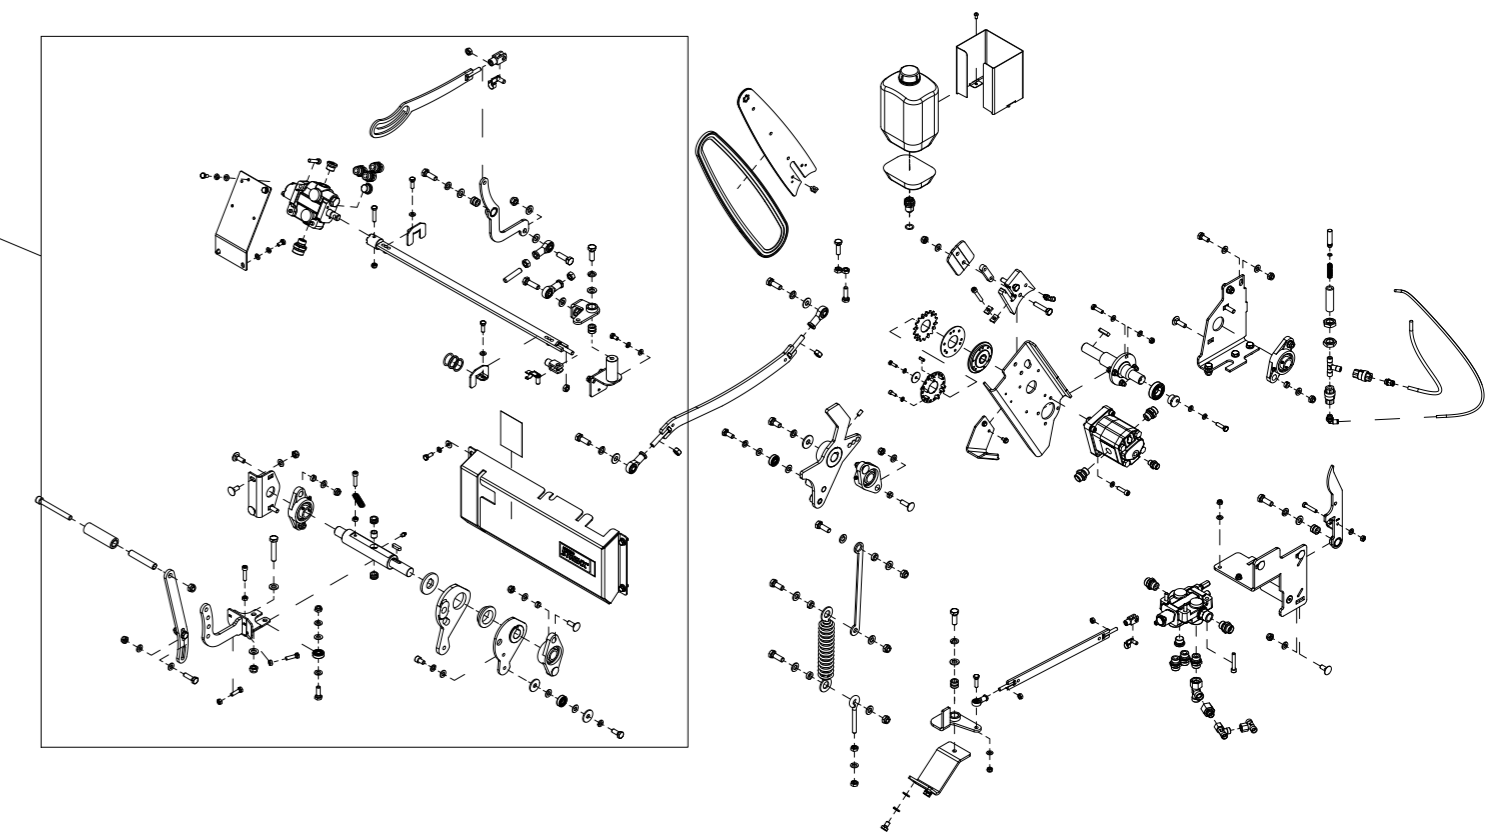

Pos	Qty	Article no	Designation	Pos	Qty	Article no	Designation	Pos	Qty	Article no	Designation
1	1	41311033	Saw shaft movement	57	1	2422348	Hexagon screw M12x30 EIZn 8.8 DIN 933	113	1	2115131	Cotter 8x7 L36 St DIN 6885A
2	1	41311015	Fixing block sword	58	1	41321033	Bracket	114	4	41321104	Washer Ø10.4/21.7x1
3	1	41311024	Sword bracket	59	1	41321007	Shaft operation handle	115	1	2957500	Pipe coupling T-piece BSP 1/4"ext.
4	1	41311025	Log stopper sliding plate	60	1	41321032	Shaft operation handle	116	2	2955330	Non-return valve 1/4"
5	1	41311156	Saw chain drive wheel	61	1	2422360	Hexagon screw M12x65 EIZn 8.8 DIN 931	117	1	2957815	Flash fittings 6mm 1/4" 90gr
6	1	41121036	Clamp plate	62	2	41301090	Sliding bearing	118	1	2957818	Flash fittings 8mm 1/4" straight
7	1	41301095	Wedge	63	1	2478407	Grease nipple, Straight M8	119	1	2233008	O-ring 8,00x2,00 NBR 70
8	2	2425307	Hexagon screw M10x50 EIZn 8.8 DIN 933	64	1	2245066	Plastic handle	120	2	2482615	Hexagon nut, low M20x1,5 EIZn DIN 936
9	4	2477256	Unbraco cylinder screw M8x50 EIZn DIN 912	65	1	2477366	Unbrako cylinder screw M12x110 EIZn DIN 912	121	1	2935147	Adhesive label Operation VM320
10	2	41201205	Plate 13,5x20 Ø8,25	66	1	31181062	Bushing	122	1	41321107	Arm
11	1	41201206	Tensioning tap	67	4	2344331	Locking screw M10x30 EIZn 8.8 DIN 603	123	1	41321108	Strut
12	23	2483610	Locking nut M10 EIZn DIN 985	68	1	41321078	Operation handle	124	1	41321109	Arm
13	36	2531060	Washer M10 EIZn DIN 125	69	1	41321037	Operation cover	125	1	41321110	Strut
14	1	41301003	Middle drive wheel	70	1	41321095	Washer Ø25,5/60x6	126	1	41321105	Bracket
15	1	41301001	Inner drive wheel	71	1	2115128	Cotter 8x7 L28 St DIN 6885A	127	1	41321106	Strut
16	1	41301002	Outer drive wheel	72	7	2481609	Hexagon nut M8 EIZn DIN 934	128	1	41321112	Arm
17	1	2957814	Flash fittings 6mm 1/8" 90gr	73	1	2422252	Hexagon screw M8x40 EIZn 8.8 DIN 931	129	1	2473359	Threaded pin M12x60 EIZn DIN 916
18	25	2531047	Washer M8 EIZn DIN 125	74	3	2951126	Ball bearing 6200 2RS 10x30x9 DIN 625	130	2	2422352	Hexagon screw M12x40 EIZn 8.8 DIN 933
19	4	2477248	Unbrako cylinder screw M8x30 EIZn DIN 912	75	1	23311032	Plastic lining Ø39/48x15	131	2	2915131	Fork head M10
20	16	2534047	Spring washer M8 EIZn DIN 127	76	1	41321092	Arm	132	2	2915151	Fork head bolt M10
21	7	2534039	Spring washer M6 EIZn DIN 127	77	1	41321090	Arm	133	4	2481611	Hexagon nut M12 EIZn DIN 934
22	6	2477200	Unbrako cylinder screw M6x16 EIZn DIN 912	78	1	41321009	Strut	134	3	2957411	Plug 1/2 w/Packing
23	8	2422248	Hexagon screw M8x30 EIZn 8.8 DIN 933	79	4	2915142	Joint head M12	135	1	41321129	Suction hose lubricating oil pump Ø8 L450
24	11	2483609	Locking nut M8 EIZn DIN 985	80	4	41301089	Sliding bearing	136	1	41321130	Pressure hose lubricating oil pump Ø6 L600
25	2	2451196	Hexagon screw with flange M6x10 EIZn 8.8 DIN 6921	81	1	41321030	Bracket	137	1	41321139	Sleeve
26	10	2957768	Hexagon nipple GEK BSP 1/2" L15 ED	82	1	2915140	Joint head M8	138	4	2422244	Hexagon screw M8x20 EIZn 8.8 DIN 933
27	1	41321011	Arm	83	1	41321043	Bracket	139	4	2533051	Body washer Ø8,4/20x2 EIZn
28	3	41311076	Washer Ø12,2/20x6	84	1	41321015	Arm	140	2	2422246	Hexagon screw M8x25 EIZn 8.8 DIN 933
29	1	2473239	Threaded pin M8x16 St DIN 916	85	1	2477290	Unbrako cylinder screw M10x16 EIZn DIN 912	141	2	2422290	Hexagon screw M10x16 EIZn 8.8 DIN 933
30	1	2533090	Body washer M12 EIZn DIN 9021	86	5	2534060	Spring washer M10 EIZn DIN 127	142	1	2233018	O-ring 17,13x2,62 NBR 70
31	7	2534069	Spring washer M12 EIZn DIN 127	87	2	2533065	Body washer ø11/35x3				
32	1	2422346	Hexagon screw M12x25 EIZn 8.8 DIN 933	88	1	2422299	Hexagon screw M10x30 EIZn 8.8 DIN 933				
33	16	2531069	Washer M12 EIZn DIN 125	89	2	41321098	Bracket				
34	4	2954169	Flange bearing UCFL 205 25mm	90	1	2915130	Fork head M8				
35	8	41111067	Bushing	91	1	2915150	Bolt to fork head M8				
36	4	2344332	Lock screw M10x35 EIZn 8.8 DIN 603	92	1	41321103	Bracket				
37	1	41311034	Sword holder bracket	93	1	2955232	Valve for splitters VM320				
38	7	2422297	Hexagon screw M10x25 EIZn 8.8 DIN 933	94	1	2955233	Saw adjustment valve VM320				
39	1	41201132	Cylinder	95	1	41311085	2,5 l Plastic container				
40	1	41201127	Piston	96	7	2422240	Hexagon screw M8x16 EIZn 8.8 DIN 933				
41	1	2912068	Pressure spring Dt1,0 Di9,0 L45 St	97	5	2344330	Lock screw M10x25 EIZn 8.8 DIN 603				
42	1	41201190	Eccentric sleeve	98	1	2478252	Unbrako cylinder screw, low head M8x40 St 12.9 DIN 7984				
43	4	2422301	Hexagon screw M10x35 EIZn 8.8 DIN 933	99	5	2477250	Unbrako cylinder screw M8x35 EIZn DIN 912				
44	6	2481610	Hexagon nut M10 EIZn DIN 934	100	1	41311002	Saw chain oil				
45	1	41311084	Chain oil tank holder	101	1	41201374	Tension spring Dt2,0 Dy15 L70 St Rød