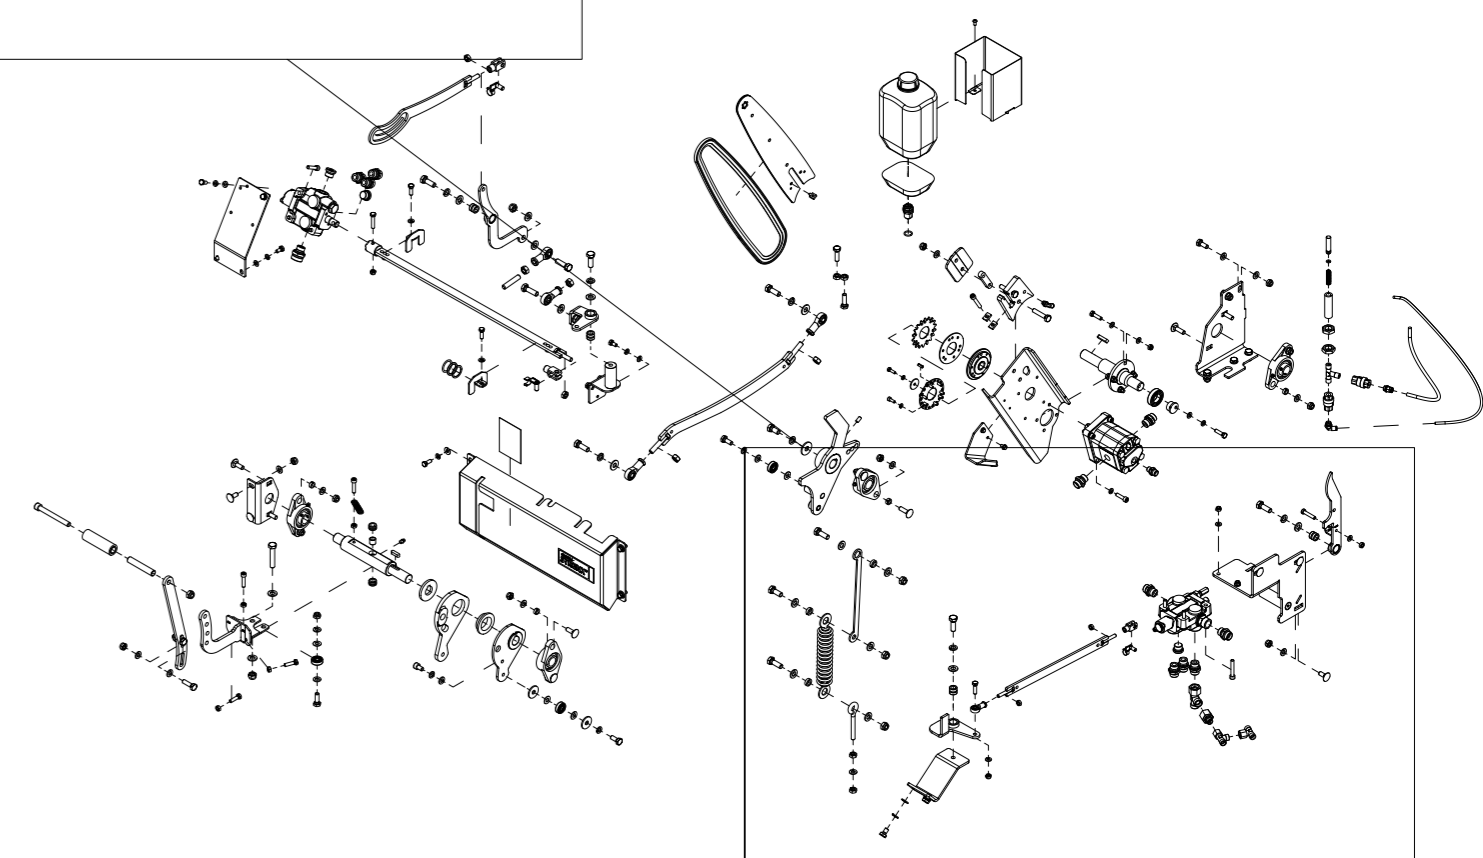

Pos	Qty	Article no	Designation	Pos	Qty	Article no	Designation	Pos	Qty	Article no	Designation
1	1	41311033	Saw shaft movement	57	1	2422348	Hexagon screw M12x30 EIZn 8.8 DIN 933	113	1	2115131	Cotter 8x7 L36 St DIN 6885A
2	1	41311015	Fixing block sword	58	1	41321033	Bracket	114	4	41321104	Washer Ø10.4/21.7x1
3	1	41311024	Sword bracket	59	1	41321007	Shaft operation handle	115	1	2957500	Pipe coupling T-piece BSP 1/4"ext.
4	1	41311025	Log stopper sliding plate	60	1	41321032	Shaft operation handle	116	2	2955330	Non-return valve ¼"
5	1	41311156	Saw chain drive wheel	61	1	2422360	Hexagon screw M12x65 EIZn 8.8 DIN 931	117	1	2957815	Flash fittings 6mm 1/4" 90gr
6	1	41121036	Clamp plate	62	2	41301090	Sliding bearing	118	1	2957818	Flash fittings 8mm 1/4" straight
7	1	41301095	Wedge	63	1	2478407	Grease nipple, Straight M8	119	1	2233008	O-ring 8,00x2,00 NBR 70
8	2	2425307	Hexagon screw M10x50 EIZn 8.8 DIN 933	64	1	2245066	Plastic handle	120	2	2482615	Hexagon nut, low M20x1,5 EIZn DIN 936
9	4	2477256	Unbrako cylinder screw M8x50 EIZn DIN 912	65	1	2477366	Unbrako cylinder screw M12x110 EIZn DIN 912	121	1	2935147	Adhesive label Operation VM320
10	2	41201205	Plate 13,5x20 Ø8,25	66	1	31181062	Bushing	122	1	41321107	Arm
11	1	41201206	Tensioning tap	67	4	2344331	Locking screw M10x30 EIZn 8.8 DIN 603	123	1	41321108	Strut
12	23	2483610	Locking nut M10 EIZn DIN 985	68	1	41321078	Operation handle	124	1	41321109	Arm
13	36	2531060	Washer M10 EIZn DIN 125	69	1	41321037	Operation cover	125	1	41321110	Strut
14	1	41301003	Middle drive wheel	70	1	41321095	Washer Ø25,5/60x6	126	1	41321105	Bracket
15	1	41301001	Inner drive wheel	71	1	2115128	Cotter 8x7 L28 St DIN 6885A	127	1	41321106	Strut
16	1	41301002	Outer drive wheel	72	7	2481609	Hexagon nut M8 EIZn DIN 934	128	1	41321112	Arm
17	1	2957814	Flash fittings 6mm 1/8" 90gr	73	1	2422252	Hexagon screw M8x40 EIZn 8.8 DIN 931	129	1	2473359	Threaded pin M12x60 EIZn DIN 916
18	25	2531047	Washer M8 EIZn DIN 125	74	3	2951126	Ball bearing 6200 2RS 10x30x9 DIN 625	130	2	2422352	Hexagon screw M12x40 EIZn 8.8 DIN 933
19	4	2477248	Unbrako cylinder screw M8x30 EIZn DIN 912	75	1	23311032	Plastic lining Ø39/48x15	131	2	2915131	Fork head M10
20	16	2534047	Spring washer M8 EIZn DIN 127	76	1	41321092	Arm	132	2	2915151	Fork head bolt M10
21	7	2534039	Spring washer M6 EIZn DIN 127	77	1	41321090	Arm	133	4	2481611	Hexagon nut M12 EIZn DIN 934
22	6	2477200	Unbrako cylinder screw M6x16 EIZn DIN 912	78	1	41321009	Strut	134	3	2957411	Plug 1/2 w/Packing
23	8	2422248	Hexagon screw M8x30 EIZn 8.8 DIN 933	79	4	2915142	Joint head M12	135	1	41321129	Suction hose lubricating oil pump Ø8 L450
24	11	2483609	Locking nut M8 EIZn DIN 985	80	4	41301089	Sliding bearing	136	1	41321130	Pressure hose lubricating oil pump Ø6 L600
25	2	2451196	Hexagon screw with flange M6x10 EIZn 8.8 DIN 6921	81	1	41321030	Bracket	137	1	41321139	Sleeve
26	10	2957768	Hexagon nipple GEK BSP 1/2" L15 ED	82	1	2915140	Joint head M8	138	4	2422244	Hexagon screw M8x20 EIZn 8.8 DIN 933
27	1	41321011	Arm	83	1	41321043	Bracket	139	4	2533051	Body washer Ø8,4/20x2 EIZn
28	3	41311076	Washer Ø12,2/20x6	84	1	41321015	Arm	140	2	2422246	Hexagon screw M8x25 EIZn 8.8 DIN 933
29	1	2473239	Threaded pin M8x16 St DIN 916	85	1	2477290	Unbrako cylinder screw M10x16 EIZn DIN 912	141	2	2422290	Hexagon screw M10x16 EIZn 8.8 DIN 933
30	1	2533090	Body washer M12 EIZn DIN 9021	86	5	2534060	Spring washer M10 EIZn DIN 127	142	1	2233018	O-ring 17,13x2,62 NBR 70
31	7	2534069	Spring washer M12 EIZn DIN 127	87	2	2533065	Body washer ø11/35x3				
32	1	2422346	Hexagon screw M12x25 EIZn 8.8 DIN 933	88	1	2422299	Hexagon screw M10x30 EIZn 8.8 DIN 933				
33	16	2531069	Washer M12 EIZn DIN 125	89	2	41321098	Bracket				
34	4	2954169	Flange bearing UCFL 205 25mm	90	1	2915130	Fork head M8				
35	8	41111067	Bushing	91	1	2915150	Bolt to fork head M8				
36	4	2344332	Lock screw M10x35 EIZn 8.8 DIN 603	92	1	41321103	Bracket				
37	1	41311034	Sword holder bracket	93	1	2955232	Valve for splitters VM320				
38	7	2422297	Hexagon screw M10x25 EIZn 8.8 DIN 933	94	1	2955233	Saw adjustment valve VM320				
39	1	41201132	Cylinder	95	1	41311085	2,5 l Plastic container				
40	1	41201127	Piston	96	7	2422240	Hexagon screw M8x16 EIZn 8.8 DIN 933				
41	1	2912068	Pressure spring Dt1,0 Di9,0 L45 St	97	5	2344330	Lock screw M10x25 EIZn 8.8 DIN 603				
42	1	41201190	Eccentric sleeve	98	1	2478252	Unbrako cylinder screw, low head M8x40 St 12.9 DIN 7984				
43	4	2422301	Hexagon screw M10x35 EIZn 8.8 DIN 933	99	5	2477250	Unbrako cylinder screw M8x35 EIZn DIN 912				
44	6	2481610	Hexagon nut M10 EIZn DIN 934	100	1	41311002	Saw chain oil				
45	1	41311084	Chain oil tank holder	101	1	41201374	Tension spring Dt2,0 Dy15 L70 St Rød