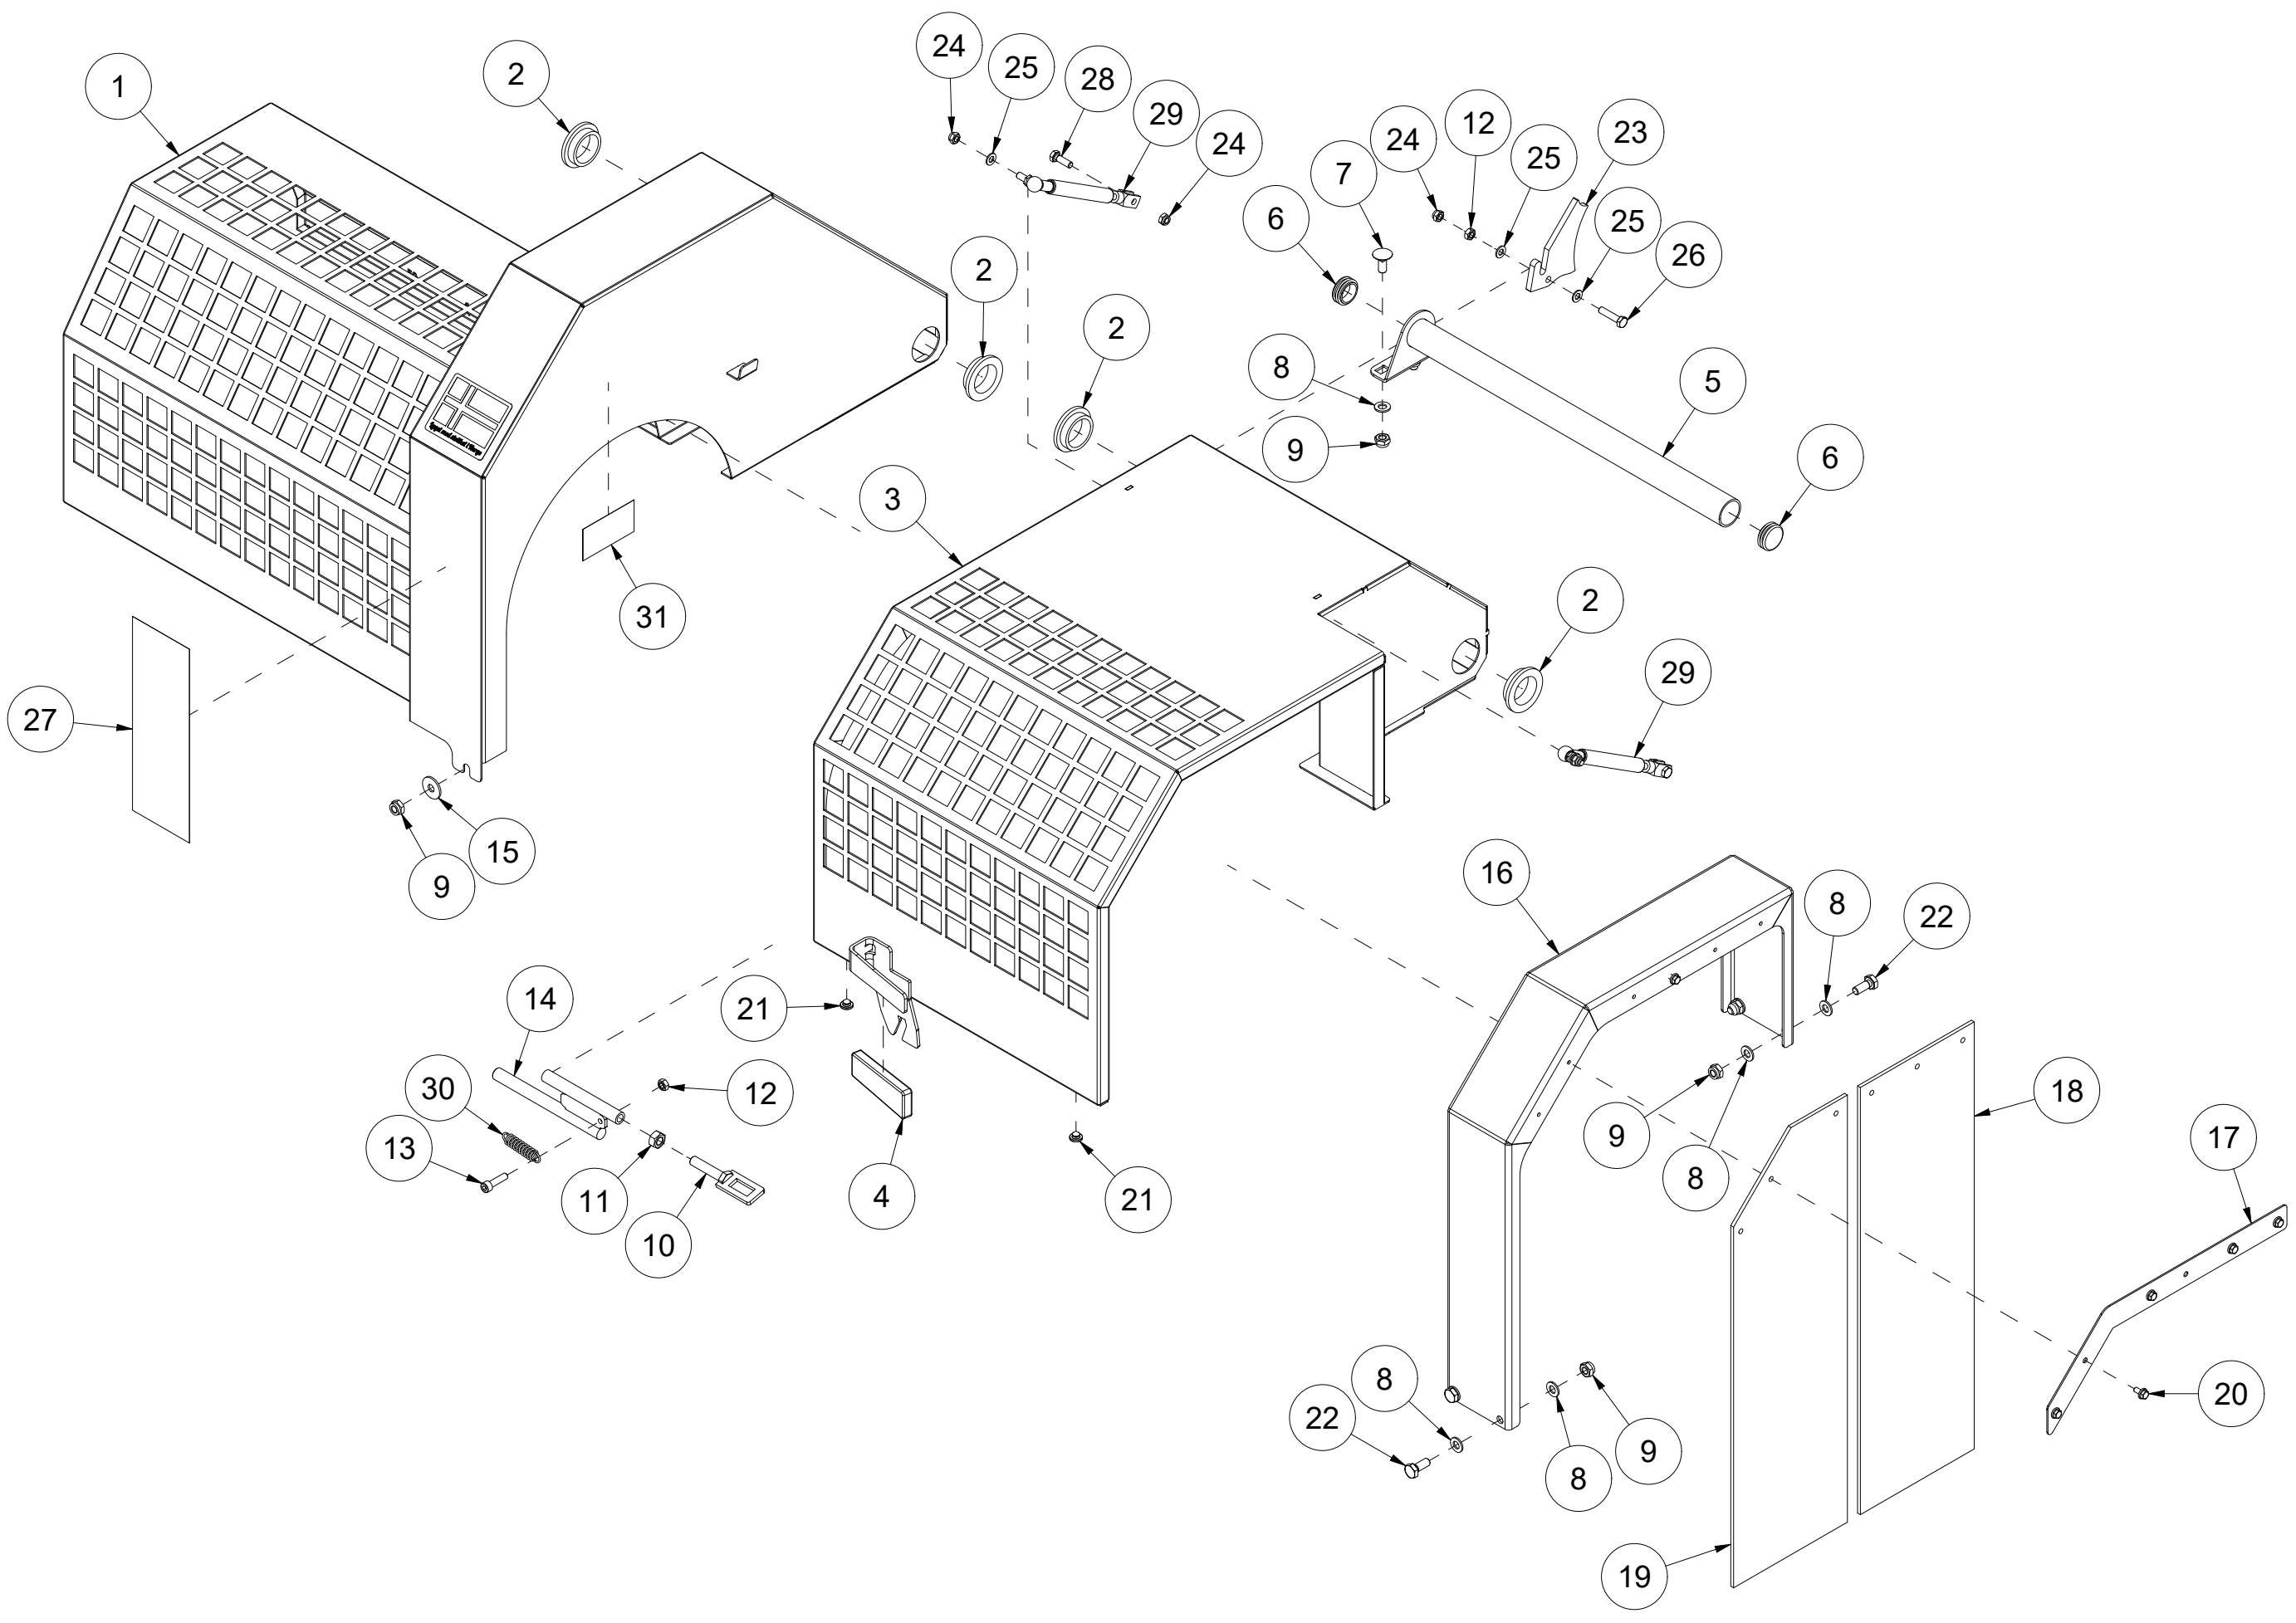

009 Cover VM320

Pos	Qty	Article no	Designation
1	1	41321022	Sword cover
2	4	23311032	Plastic bearing Ø39/48x15
3	1	41321026	Cover
4	1	2245062	Plastic handle
5	1	41321027	Bearing cover
6	2	2245069	End plug Ø35 interior
7	2	2344330	Locking screw M10x25 EIZn 8.8 DIN 603
8	10	2531060	Washer M10 EIZn DIN 125
9	7	2483610	Locking nut M10 EIZn DIN 985
10	1	41301069	Adjustment locking mechanism
11	1	2481611	Hexagon nut M12 EIZn DIN 934
12	2	2481609	Hexagon nut M8 EIZn DIN 934
13	1	2477248	Unbrako cylinder screw M8x30 EIZn DIN 912
14	1	41321069	Cover lock
15	1	2533060	Body washer M10 EIZn DIN 9021
16	1	41321081	Bracket
17	1	41321082	Clamp strip
18	1	41321083	Curtain
19	1	41321084	Curtain
20	6	2451197	Hexagon screw with flange M6x12 EIZn 8.8 DIN6921
21	2	2225107	Rubber plug ø 7,5mm
22	4	2422297	Hexagon screw M10x25 EIZn 8.8 DIN 933
23	1	41321079	Cover support
24	5	2483609	Locking nut M8 EIZn DIN 985
25	4	2531047	Washer M8 EIZn DIN 125
26	1	2422250	Hexagon screw M8x35 EIZn 8.8 DIN 931
27	1	2935146	Fire wood processor 95x290mm 400RPM
28	2	2422246	Hexagon screw M8x25 EIZn 8.8 DIN 933
29	2	2915112	Gas spring L265 SL80 400N Kule M8 - Gaffel Ø8
30	1	41201374	Extension spring Dt2,0 Dy15 L70 St Rød
31	1	2935088	Adhesive label 90x48 Hand pinch hazard