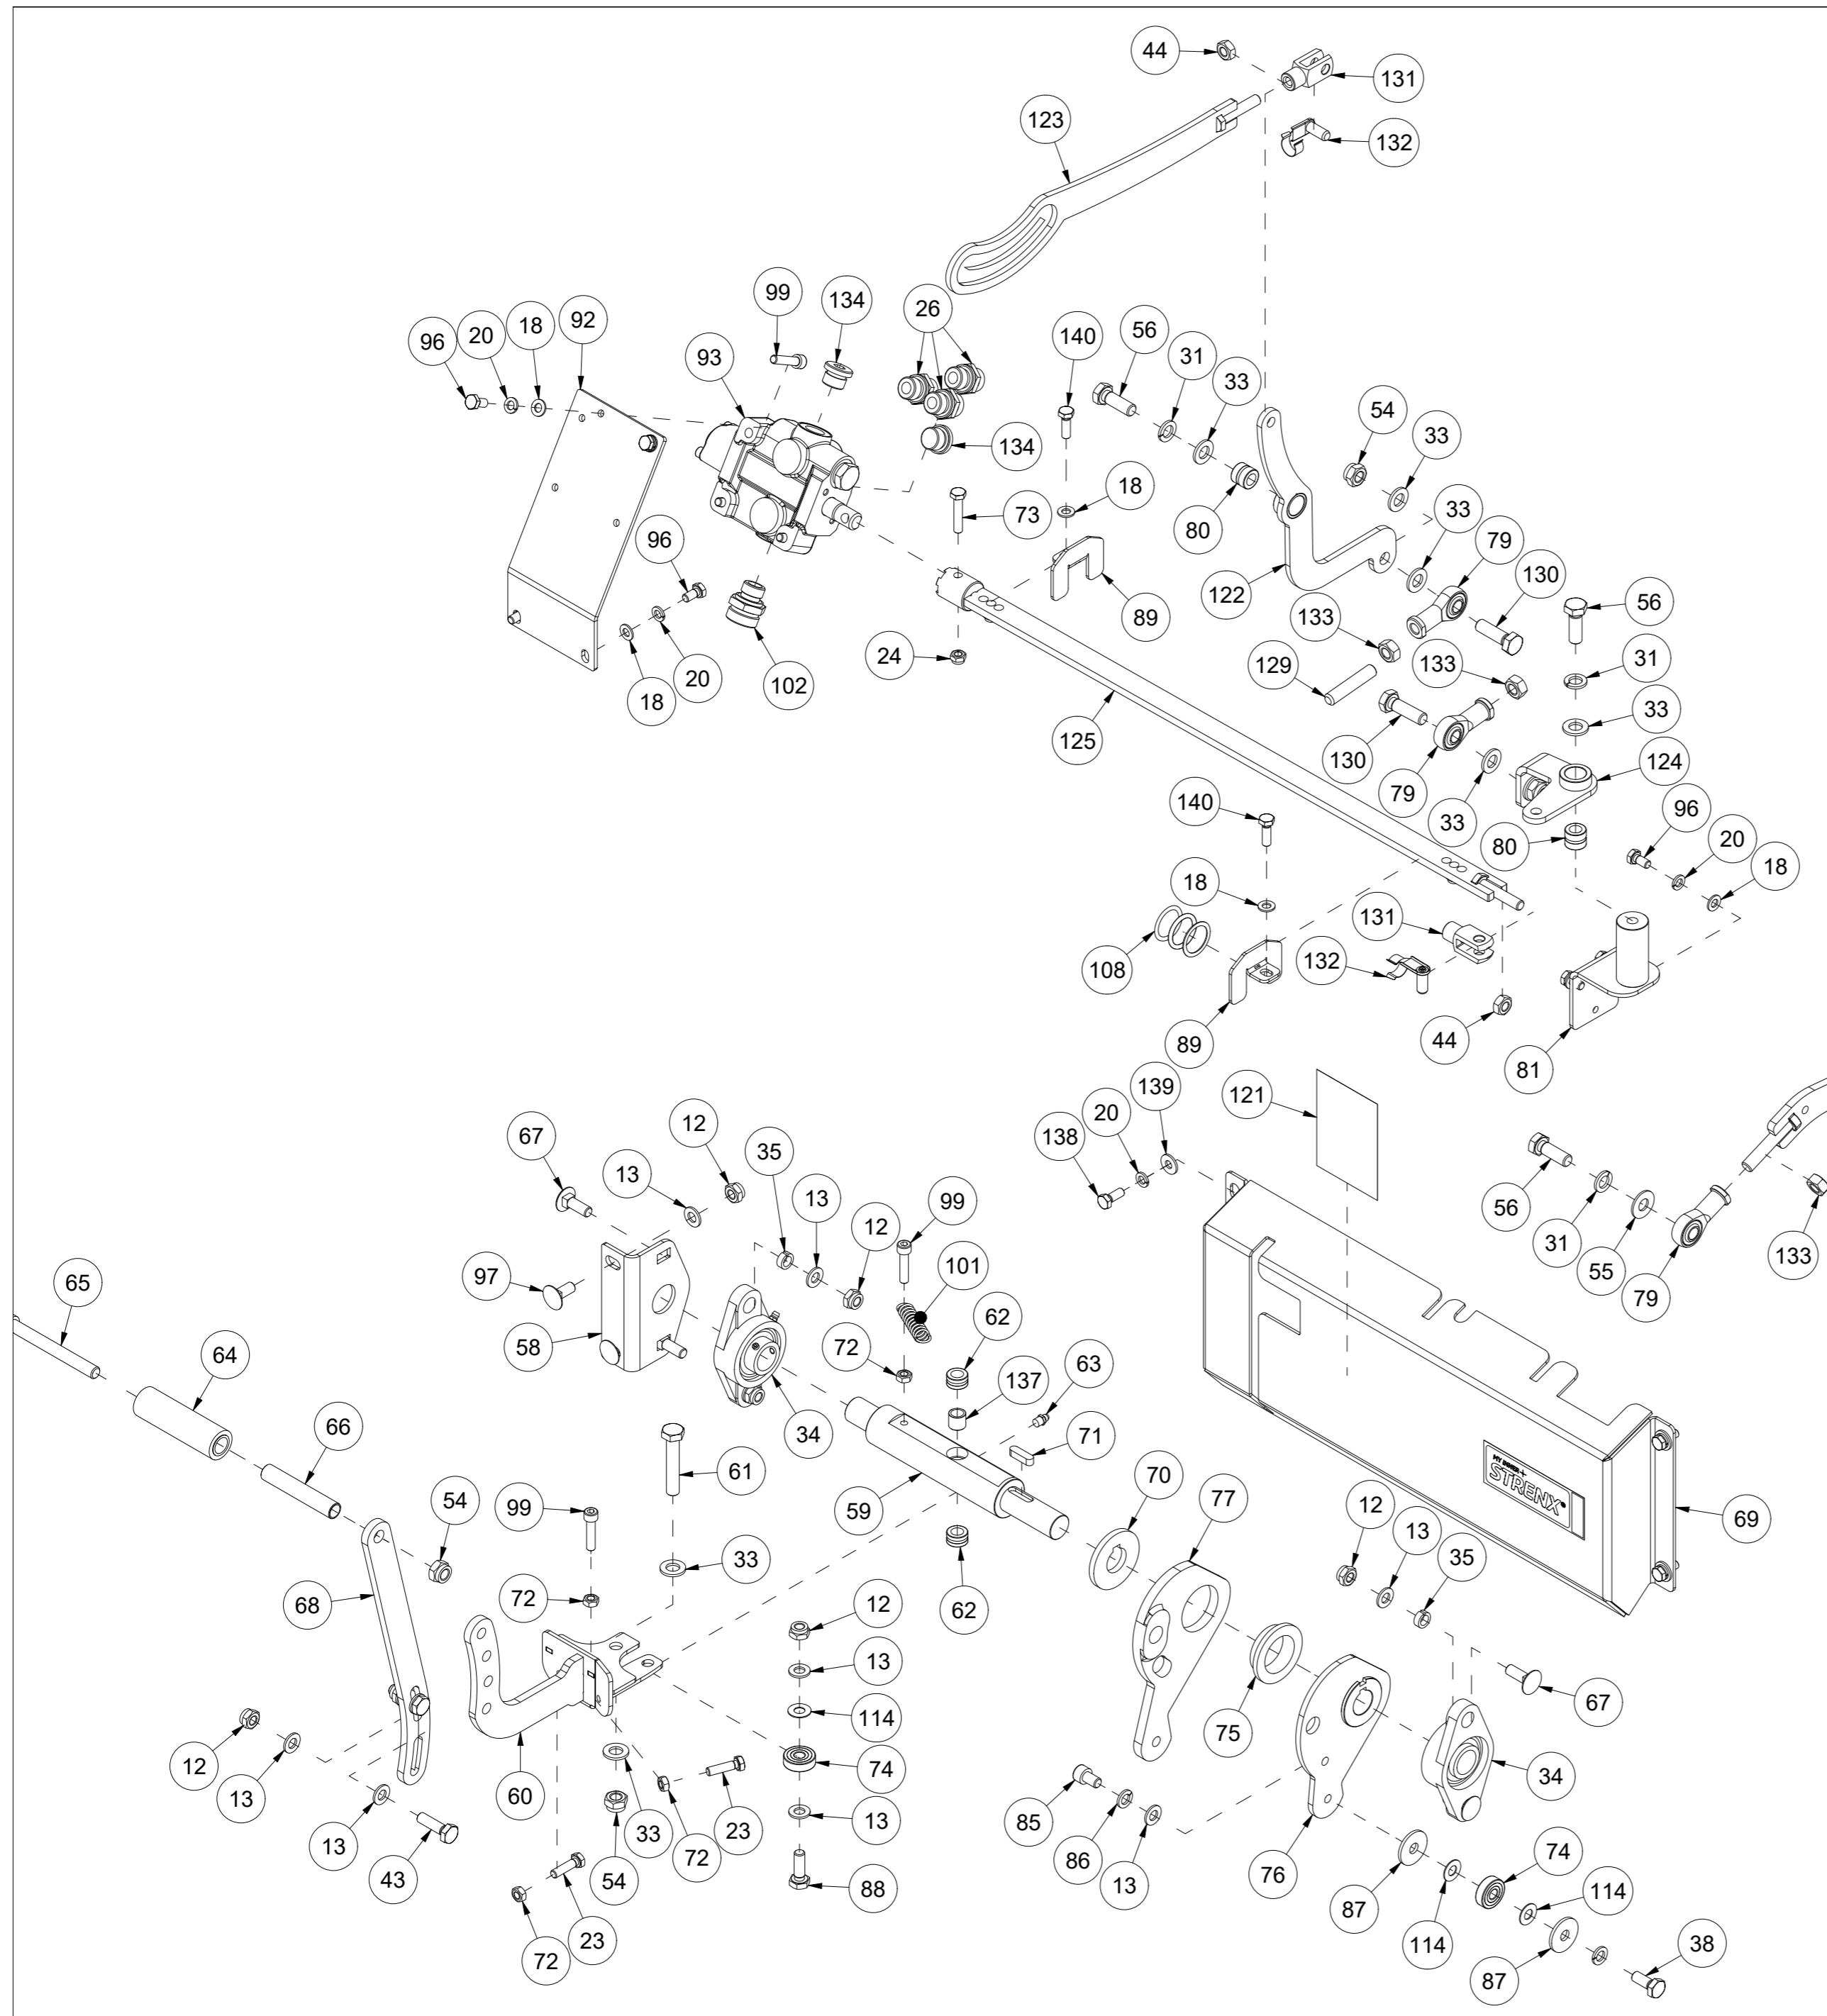

Pos	Qty	Article no	Designation	Pos	Qty	Article no	Designation	Pos	Qty	Article no	Designation
1	1	41311033	Saw shaft movement	57	1	2422348	Hexagon screw M12x30 EIZn 8.8 DIN 933	113	1	2115131	Cotter 8x7 L36 St DIN 6885A
2	1	41311015	Fixing block sword	58	1	41321033	Bracket	114	4	41321104	Washer Ø10.4/21.7x1
3	1	41311024	Sword bracket	59	1	41321007	Shaft operation handle	115	1	2957500	Pipe coupling T-piece BSP 1/4"ext.
4	1	41311025	Log stopper sliding plate	60	1	41321032	Shaft operation handle	116	2	2955330	Non-return valve 1/4"
5	1	41311156	Saw chain drive wheel	61	1	2422360	Hexagon screw M12x65 EIZn 8.8 DIN 931	117	1	2957815	Flash fittings 6mm 1/4" 90gr
6	1	41121036	Clamp plate	62	2	41301090	Sliding bearing	118	1	2957818	Flash fittings 8mm 1/4" straight
7	1	41301095	Wedge	63	1	2478407	Grease nipple, Straight M8	119	1	2233008	O-ring 8,00x2,00 NBR 70
8	2	2425307	Hexagon screw M10x50 EIZn 8.8 DIN 933	64	1	2245066	Plastic handle	120	2	2482615	Hexagon nut, low M20x1,5 EIZn DIN 936
9	4	2477256	Unbraco cylinder screw M8x50 EIZn DIN 912	65	1	2477366	Unbrako cylinder screw M12x110 EIZn DIN 912	121	1	2935147	Adhesive label Operation VM320
10	2	41201205	Plate 13,5x20 Ø8,25	66	1	31181062	Bushing	122	1	41321107	Arm
11	1	41201206	Tensioning tap	67	4	2344331	Locking screw M10x30 EIZn 8.8 DIN 603	123	1	41321108	Strut
12	23	2483610	Locking nut M10 EIZn DIN 985	68	1	41321078	Operation handle	124	1	41321109	Arm
13	36	2531060	Washer M10 EIZn DIN 125	69	1	41321037	Operation cover	125	1	41321110	Strut
14	1	41301003	Middle drive wheel	70	1	41321095	Washer Ø25,5/60x6	126	1	41321105	Bracket
15	1	41301001	Inner drive wheel	71	1	2115128	Cotter 8x7 L28 St DIN 6885A	127	1	41321106	Strut
16	1	41301002	Outer drive wheel	72	7	2481609	Hexagon nut M8 EIZn DIN 934	128	1	41321112	Arm
17	1	2957814	Flash fittings 6mm 1/8" 90gr	73	1	2422252	Hexagon screw M8x40 EIZn 8.8 DIN 931	129	1	2473359	Threaded pin M12x60 EIZn DIN 916
18	25	2531047	Washer M8 EIZn DIN 125	74	3	2951126	Ball bearing 6200 2RS 10x30x9 DIN 625	130	2	2422352	Hexagon screw M12x40 EIZn 8.8 DIN 933
19	4	2477248	Unbrako cylinder screw M8x30 EIZn DIN 912	75	1	23311032	Plastic lining Ø39/48x15	131	2	2915131	Fork head M10
20	16	2534047	Spring washer M8 EIZn DIN 127	76	1	41321092	Arm	132	2	2915151	Fork head bolt M10
21	7	2534039	Spring washer M6 EIZn DIN 127	77	1	41321090	Arm	133	4	2481611	Hexagon nut M12 EIZn DIN 934
22	6	2477200	Unbrako cylinder screw M6x16 EIZn DIN 912	78	1	41321009	Strut	134	3	2957411	Plug 1/2 w/Packing
23	8	2422248	Hexagon screw M8x30 EIZn 8.8 DIN 933	79	4	2915142	Joint head M12	135	1	41321129	Suction hose lubricating oil pump Ø8 L450
24	11	2483609	Locking nut M8 EIZn DIN 985	80	4	41301089	Sliding bearing	136	1	41321130	Pressure hose lubricating oil pump Ø6 L600
25	2	2451196	Hexagon screw with flange M6x10 EIZn 8.8 DIN 6921	81	1	41321030	Bracket	137	1	41321139	Sleeve
26	10	2957768	Hexagon nipple GEK BSP 1/2" L15 ED	82	1	2915140	Joint head M8	138	4	2422244	Hexagon screw M8x20 EIZn 8.8 DIN 933
27	1	41321011	Arm	83	1	41321043	Bracket	139	4	2533051	Body washer Ø8,4/20x2 EIZn
28	3	41311076	Washer Ø12,2/20x6	84	1	41321015	Arm	140	2	2422246	Hexagon screw M8x25 EIZn 8.8 DIN 933
29	1	2473239	Threaded pin M8x16 St DIN 916	85	1	2477290	Unbrako cylinder screw M10x16 EIZn DIN 912	141	2	2422290	Hexagon screw M10x16 EIZn 8.8 DIN 933
30	1	2533090	Body washer M12 EIZn DIN 9021	86	5	2534060	Spring washer M10 EIZn DIN 127	142	1	2233018	O-ring 17,13x2,62 NBR 70
31	7	2534069	Spring washer M12 EIZn DIN 127	87	2	2533065	Body washer ø11/35x3				
32	1	2422346	Hexagon screw M12x25 EIZn 8.8 DIN 933	88	1	2422299	Hexagon screw M10x30 EIZn 8.8 DIN 933				
33	16	2531069	Washer M12 EIZn DIN 125	89	2	41321098	Bracket				
34	4	2954169	Flange bearing UCFL 205 25mm	90	1	2915130	Fork head M8				
35	8	41111067	Bushing	91	1	2915150	Bolt to fork head M8				
36	4	2344332	Lock screw M10x35 EIZn 8.8 DIN 603	92	1	41321103	Bracket				
37	1	41311034	Sword holder bracket	93	1	2955232	Valve for splitters VM320				
38	7	2422297	Hexagon screw M10x25 EIZn 8.8 DIN 933	94	1	2955233	Saw adjustment valve VM320				
39	1	41201132	Cylinder	95	1	41311085	2,5 l Plastic container				
40	1	41201127	Piston	96	7	2422240	Hexagon screw M8x16 EIZn 8.8 DIN 933				
41	1	2912068	Pressure spring Dt1,0 Di9,0 L45 St	97	5	2344330	Lock screw M10x25 EIZn 8.8 DIN 603				
42	1	41201190	Eccentric sleeve	98	1	2478252	Unbrako cylinder screw, low head M8x40 St 12.9 DIN 7984				
43	4	2422301	Hexagon screw M10x35 EIZn 8.8 DIN 933	99	5	2477250	Unbrako cylinder screw M8x35 EIZn DIN 912				
44	6	2481610	Hexagon nut M10 EIZn DIN 934	100	1	41311002	Saw chain oil				
45	1	41311084	Chain oil tank holder	101	1	41201374	Tension spring Dt2,0 Dy15 L70 St Rød